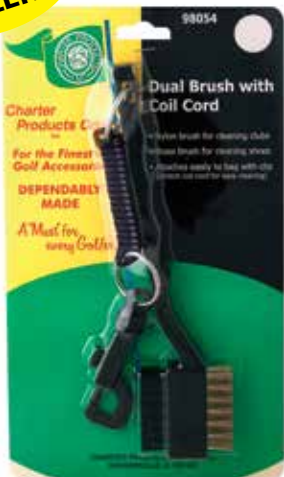

BRUSHES, GROOVE CLEANER TOOLS

**TOP
SELLER!**

**98054
Coil Brush**

- Poly bag with header package