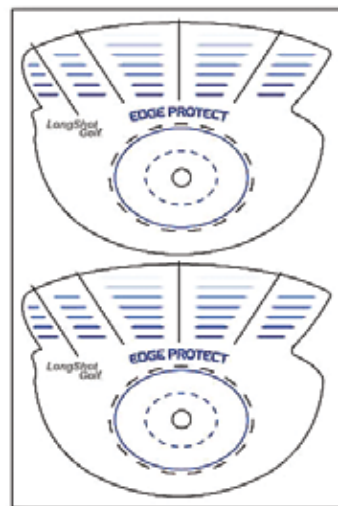

20755 LH

**21895 Club Demo Tape**

- A durable polyethylene clear plastic tape that's perfect for protecting club heads from damage during demos and fittings
- 3" x 18 yard roll perforated every 4"

**22613 O/S Wood (Demo) Edge Protect**