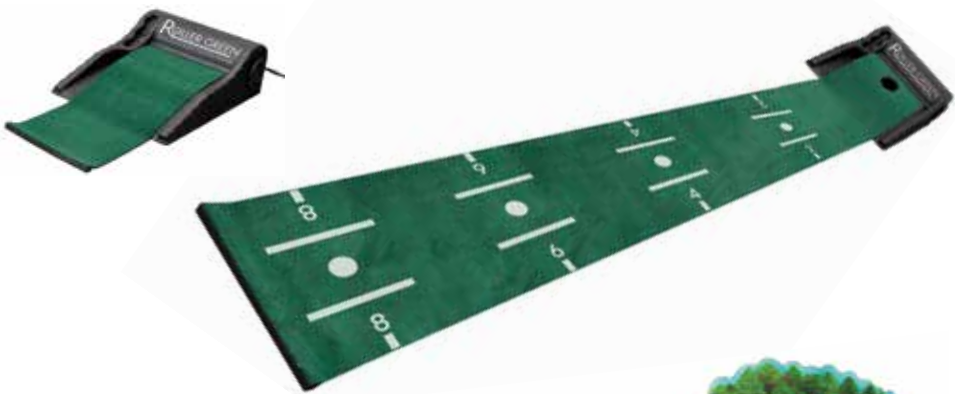

PUTT RETURNS, PUTTING MAT, COMMERCIAL GRADE MAT

23702

Roller Green Putting Trainer™

- Over 9' long putting surface
- Premium non-directional green
- Green rolls up for easy storage
- Gravity feed ball return
- Inclined ramp builds firmer stroke
- Returns ball after every putt