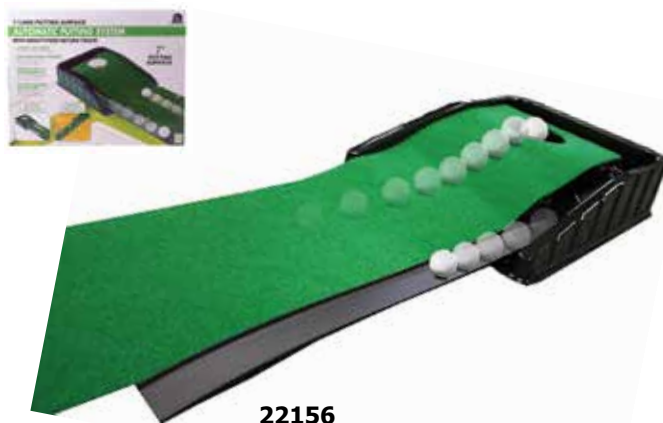

22156
Automatic Putt Return

- 7' Putting Green
- High quality non-directional turf
- Gravity powered – no batteries needed
- Regulation size cup