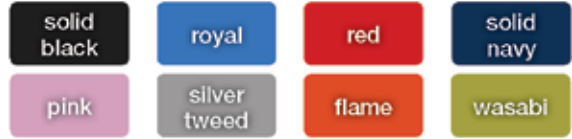

STEALTH

Club Covers

99478 Set of 3
Driver fits 460cc
(1-3-5)

20011 Single Driver
Fits 460cc Larger Bullet
Square, Teardrop