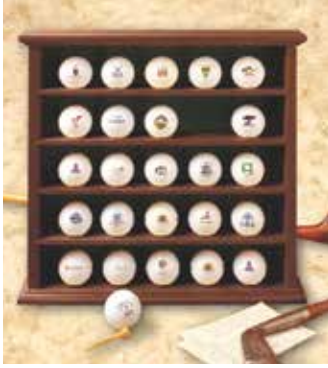

BALL DISPLAYS, BAR-B-QUE SET

21775

25 Ball Display

- Mahogany stained
- Soft black felt cloth backing
- Pre-hung hooks
- 14 1/4" w x 13 1/2" h x 2 1/2" d